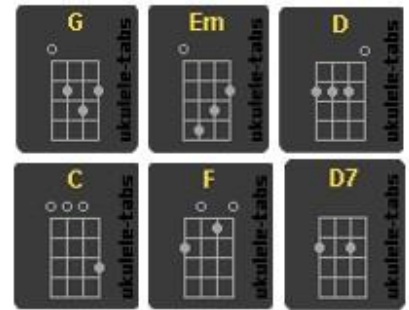

Starting  
Note – E  
4/4

# Country Roads

**G** **Em**  
Almost heaven, West Virginia,  
All my mem'ries, gather 'round her,  
**D** **C** **G**  
Blue Ridge Mountains, Shenandoah River.  
Miner's lady, stranger to blue water.

**Em**  
Life is old there, older than the trees,  
Dark and dusty, painted on the sky,  
**D** **C** **G**  
Younger than the mountains, growin' like a breeze.  
Misty taste of moonshine, teardrop in my eye.

Chorus:

**G** **D** **Em** **C**  
Country roads, take me home, To the place I belong:  
**G** **D** **C** **G**  
West Virginia, mountain momma, Take me home, country roads.

Bridge:

**Em** **D** **G**  
I hear her voice, in the mornin' hours she calls me,  
**C** **G** **D** **Em** **D** **F**  
The radio reminds me of my home far away. And drivin' down the road,  
**C** **G** **D** **D7**  
I get a feelin' that I should have been home yesterday, yesterday.

(Chorus)

Outro:

**D** **G**  
Take me home, country roads.  
**D** **G** **D** **G**  
Take me home, down country roads.