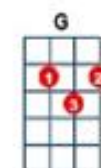

Chorus

[G] I asked the judge what might be my fine
[C] I asked the judge what might be my [G] fine
[G] I asked the judge [B7] what might be my [Em] fine
Twenty-one [D7] years on the Rocky Mountain [G] Line