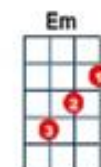

Chorus

[G] Twenty-nine links of chain around my leg
[C] Twenty-nine links of chain around my [G] leg
[G] Twenty-nine links of [B7] chain around my [Em] leg
And on each [D7] link was the initial of my [G] name