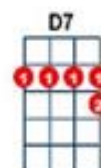

Worried Man Blues

artist: The Stanley Brothers and the Clinch Mountain Boys writer: Tradition:

The Stanley Brothers and the Clinch Mountain Boys:

<https://www.youtube.com/watch?v=is4WK99hPcg> Capo on 2nd fret

Chorus:

[G] It takes a worried man to sing a worried song
It [C] takes a worried man to sing a worried [G] song
[G] It takes a worried man to [B7] sing a worried [Em] song
I'm worried [D7] now but I won't be worried [G] long

[G] I went across the river I laid down to sleep
I [C] went across the river I laid down to [G] sleep
[G] I went across the river [B7] I laid down to [Em] sleep
When I woke [D7] up there were shackles on my [G] feet

Chorus

[G] Twenty-nine links of chain around my leg
[C] Twenty-nine links of chain around my [G] leg
[G] Twenty-nine links of [B7] chain around my [Em] leg
And on each [D7] link was the initial of my [G] name