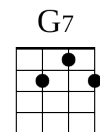

Stand By Me (key of C as shown)

Ben E. King <https://youtu.be/hwZNL7QVJjE> (key of A)

Intro: [C] [Am] [F] [G7] [C]

Standard G-C-E-A Tuning

When the night has come

[Am] And the land is dark

And the [F] moon is the [G7] only light we'll [C] see

No I won't be afraid.

No I [Am] won't be afraid

Just as [F] long as you [G7] stand, stand by [C] me

So darling, darling stand by me.

Oh [Am] stand by me.

Oh [F] stand, [G7] stand by me

[C] Stand by me

If the sky that we look upon

[Am] Should tumble and fall

Or the [F] mountain should [G7] crumble to the [C] sea

I won't cry. I won't cry.

No, I [Am] won't shed a tear

Just as [F] long as you [G7] stand, stand by [C] me

And darling, darling stand by me.

Oh [Am] stand by me.

Oh [F] stand, [G7] stand by me,

[C] Stand by me

Whenever you're in trouble won't you stand by me.

Oh [Am] stand by me.

Oh [F] stand, [G7] stand by me

[C] Stand by me

Baritone D-G-B-E Tuning