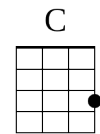

Stand By Me (key of C as shown)

Ben E. King <https://youtu.be/hwZNL7QVJjE> (key of A)

Intro: [C] [Am] [F] [G7] [C]

Standard G-C-E-A Tuning

When the night has come

[Am] And the land is dark

And the [F] moon is the [G7] only light we'll [C] see

No I won't be afraid.

No I [Am] won't be afraid

Just as [F] long as you [G7] stand, stand by [C] me

So darling, darling stand by me.

Oh [Am] stand by me.

Oh [F] stand, [G7] stand by me

[C] Stand by me

If the sky that we look upon

[Am] Should tumble and fall

Or the [F] mountain should [G7] crumble to the [C] sea

I won't cry. I won't cry.

No, I [Am] won't shed a tear

Just as [F] long as you [G7] stand, stand by [C] me

And darling, darling stand by me.