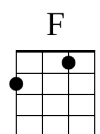

Stand By Me (key of C as shown)

Ben E. King <https://youtu.be/hwZNL7QVJjE> (key of A)

Intro: [C] [Am] [F] [G7] [C]

Standard G-C-E-A Tuning

When the night has come

[Am] And the land is dark

And the [F] moon is the [G7] only light we'll [C] see

No I won't be afraid.

No I [Am] won't be afraid

Just as [F] long as you [G7] stand, stand by [C] me

So darling, darling stand by me.

Oh [Am] stand by me.

Oh [F] stand, [G7] stand by me

[C] Stand by me

If the sky that we look upon

[Am] Should tumble and fall

Or the [F] mountain should [G7] crumble to the [C] sea

I won't cry. I won't cry.

No, I [Am] won't shed a tear

Just as [F] long as you [G7] stand, stand by [C] me

And darling, darling stand by me.