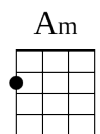

Stand By Me (key of C as shown)

Ben E. King <https://youtu.be/hwZNL7QVJjE> (key of A)

Intro: [C] [Am] [F] [G7] [C]

Standard G-C-E-A Tuning

When the night has come

[Am] And the land is dark

And the [F] moon is the [G7] only light we'll [C] see

No I won't be afraid.

No I [Am] won't be afraid

Just as [F] long as you [G7] stand, stand by [C] me

So darling, darling stand by me.

Oh [Am] stand by me.

Oh [F] stand, [G7] stand by me

[C] Stand by me

If the sky that we look upon

[Am] Should tumble and fall

Or the [F] mountain should [G7] crumble to the [C] sea

I won't cry. I won't cry.

No, I [Am] won't shed a tear

Just as [F] long as you [G7] stand, stand by [C] me

And darling, darling stand by me.