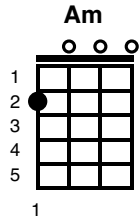

I'll Be Back

The Beatles

Key of A
124 BPM

Intro:

> A A^m

a	-----0-----	-----	-----0-----
e	-----0-----	-----	-----0-----
c	-----1-----	-----	-----0-----
g	-----2-----	-----	-----2-----

(riff 1)

A^m C G F
You know, if you break my heart I'll go

E⁷ A (riff 1)
But I'll be back again

A^m C G F
Cause I, told you once before goodbye

E⁷ A (riff 1)
But I came back again

F#^m B^m
I love you so, I'm the one who wants you,

E⁷
yes I'm the one who wants you

F#m
that if I ran away from you

B7 Bm E7
That you would want me too, but I got a big surprise

D E D E
Oh oh Oh ho

A^m C G F
Oh you, could find better things to do

E⁷ A (riff 1)
Than to break my heart again

A^m C G F
This time, I will try to show that I

E⁷ A (riff 1)
Am not trying to pretend

F#m
I want to go, oh

B^m
But I hate to leave you

E⁷
You know I hate to leave you

D E D E
Oh oh Oh oh

A^m C G F
You, if you break my heart I'll go