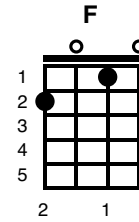

I'll Be Back

The Beatles

Key of A
124 BPM

Intro:

> A A^m

a	-----0-----	-----	-----0-----
e	-----0-----	-----	-----0-----
c	-----1-----	-----	-----0-----
g	-----2-----	-----	-----2-----

(riff 1)

A^m C G F
You know, if you break my heart I'll go

E⁷ A (riff 1)
But I'll be back again

A^m C G F
Cause I, told you once before goodbye

E⁷ A (riff 1)
But I came back again

F#^m B^m
I love you so, I'm the one who wants you,

E⁷
yes I'm the one who wants you

F#m
that if I ran away from you

B7 Bm E7
That you would want me too, but I got a big surprise

D E D E
Oh oh Oh ho

A^m C G F
Oh you, could find better things to do

E⁷ A (riff 1)
Than to break my heart again

A^m C G F
This time, I will try to show that I

E⁷ A (riff 1)
Am not trying to pretend

F#m
I want to go, oh

B^m
But I hate to leave you

E⁷
You know I hate to leave you

D E D E
Oh oh Oh oh

A^m C G F
You, if you break my heart I'll go