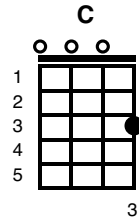

I'll Be Back

The Beatles

Key of A
124 BPM

Intro:

> A A^m

a	-----0-----	-----	-----0-----
e	-----0-----	-----	-----0-----
c	-----1-----	-----	-----0-----
g	-----2-----	-----	-----2-----

(riff 1)

A^m C G F
You know, if you break my heart I'll go

E⁷ A (riff 1)
But I'll be back again

A^m C G F
Cause I, told you once before goodbye

E⁷ A (riff 1)
But I came back again

F#^m B^m
I love you so, I'm the one who wants you,

E⁷
yes I'm the one who wants you

F#m
that if I ran away from you

B7 Bm E7
That you would want me too, but I got a big surprise

D E D E
Oh oh Oh ho

A^m C G F
Oh you, could find better things to do

E⁷ A (riff 1)
Than to break my heart again

A^m C G F
This time, I will try to show that I

E⁷ A (riff 1)
Am not trying to pretend

F#m
I want to go, oh

B^m
But I hate to leave you

E⁷
You know I hate to leave you

D E D E
Oh oh Oh oh

A^m C G F
You, if you break my heart I'll go