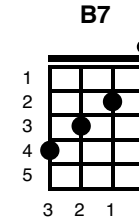

I'll Be Back

The Beatles

Key of A
124 BPM

Intro:

> A A^m

a	-----0-----	-----	-----0-----
e	-----0-----	-----	-----0-----
c	-----1-----	-----	-----0-----
g	-----2-----	-----	-----2-----

(riff 1)

A^m C G F
You know, if you break my heart I'll go

E⁷ A (riff 1)
But I'll be back again

A^m C G F
Cause I, told you once before goodbye

E⁷ A (riff 1)
But I came back again

F#^m B^m
I love you so, I'm the one who wants you,

E⁷
yes I'm the one who wants you

F#m
that if I ran away from you

B7 Bm E7
That you would want me too, but I got a big surprise

D E D E
Oh oh Oh ho

A^m C G F
Oh you, could find better things to do

E⁷ A (riff 1)
Than to break my heart again

A^m C G F
This time, I will try to show that I

E⁷ A (riff 1)
Am not trying to pretend

F#m
I want to go, oh

B^m
But I hate to leave you

E⁷
You know I hate to leave you

D E D E
Oh oh Oh oh

A^m C G F
You, if you break my heart I'll go