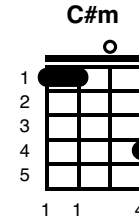

I'll Be Back

The Beatles

Key of A
124 BPM

Intro:

> A A^m

a	-----0-----	-----	-----0-----
e	-----0-----	-----	-----0-----
c	-----1-----	-----	-----0-----
g	-----2-----	-----	-----2-----

(riff 1)

A^m C G F
You know, if you break my heart I'll go

E⁷ A (riff 1)
But I'll be back again

A^m C G F
Cause I, told you once before goodbye

E⁷ A (riff 1)
But I came back again

F#^m B^m
I love you so, I'm the one who wants you,

E⁷
yes I'm the one who wants you

F#m
that if I ran away from you

B7 Bm E7
That you would want me too, but I got a big surprise

D E D E
Oh oh Oh ho

A^m C G F
Oh you, could find better things to do

E⁷ A (riff 1)
Than to break my heart again

A^m C G F
This time, I will try to show that I

E⁷ A (riff 1)
Am not trying to pretend

F#m
I want to go, oh

B^m
But I hate to leave you

E⁷
You know I hate to leave you

D E D E
Oh oh Oh oh

A^m C G F
You, if you break my heart I'll go