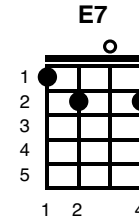

I'll Be Back

The Beatles

Key of A
124 BPM

Intro:

> A A^m

a	-----0-----	-----	-----0-----
e	-----0-----	-----	-----0-----
c	-----1-----	-----	-----0-----
g	-----2-----	-----	-----2-----

(riff 1)

A^m C G F
You know, if you break my heart I'll go

E⁷ A (riff 1)
But I'll be back again

A^m C G F
Cause I, told you once before goodbye

E⁷ A (riff 1)
But I came back again

F#^m B^m
I love you so, I'm the one who wants you,

E⁷
yes I'm the one who wants you

F#m
that if I ran away from you

B7 Bm E7
That you would want me too, but I got a big surprise

D E D E
Oh oh Oh ho

A^m C G F
Oh you, could find better things to do

E⁷ A (riff 1)
Than to break my heart again

A^m C G F
This time, I will try to show that I

E⁷ A (riff 1)
Am not trying to pretend

F#m
I want to go, oh

B^m
But I hate to leave you

E⁷
You know I hate to leave you

D E D E
Oh oh Oh oh

A^m C G F
You, if you break my heart I'll go