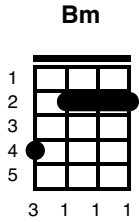

I'll Be Back

The Beatles

Key of A
124 BPM

Intro:

> A A^m

a	-----0-----	-----	-----0-----
e	-----0-----	-----	-----0-----
c	-----1-----	-----	-----0-----
g	-----2-----	-----	-----2-----

(riff 1)

A^m C G F
You know, if you break my heart I'll go

E⁷ A (riff 1)
But I'll be back again

A^m C G F
Cause I, told you once before goodbye

E⁷ A (riff 1)
But I came back again

F#^m B^m
I love you so, I'm the one who wants you,

E⁷
yes I'm the one who wants you

F#m
that if I ran away from you

B7 Bm E7
That you would want me too, but I got a big surprise

D E D E
Oh oh Oh ho

A^m C G F
Oh you, could find better things to do

E⁷ A (riff 1)
Than to break my heart again

A^m C G F
This time, I will try to show that I

E⁷ A (riff 1)
Am not trying to pretend

F#m
I want to go, oh

B^m
But I hate to leave you

E⁷
You know I hate to leave you

D E D E
Oh oh Oh oh

A^m C G F
You, if you break my heart I'll go