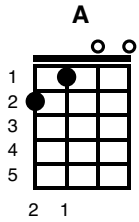

I'll Be Back

The Beatles

Key of A
124 BPM

Intro:

> A A^m

a	-----0-----	-----	-----0-----
e	-----0-----	-----	-----0-----
c	-----1-----	-----	-----0-----
g	-----2-----	-----	-----2-----

(riff 1)

A^m C G F
You know, if you break my heart I'll go

E⁷ A (riff 1)
But I'll be back again

A^m C G F
Cause I, told you once before goodbye

E⁷ A (riff 1)
But I came back again

F#^m B^m
I love you so, I'm the one who wants you,

E⁷
yes I'm the one who wants you

F#m
that if I ran away from you

B7 Bm E7
That you would want me too, but I got a big surprise

D E D E
Oh oh Oh ho

A^m C G F
Oh you, could find better things to do

E⁷ A (riff 1)
Than to break my heart again

A^m C G F
This time, I will try to show that I

E⁷ A (riff 1)
Am not trying to pretend

F#m
I want to go, oh

B^m
But I hate to leave you

E⁷
You know I hate to leave you

D E D E
Oh oh Oh oh

A^m C G F
You, if you break my heart I'll go