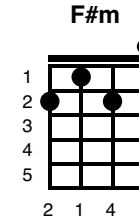

I'll Be Back

The Beatles

Key of A
124 BPM

Intro:

> A A^m

a	-----0-----	-----	-----0-----
e	-----0-----	-----	-----0-----
c	-----1-----	-----	-----0-----
g	-----2-----	-----	-----2-----

(riff 1)

A^m C G F
You know, if you break my heart I'll go

E⁷ A (riff 1)
But I'll be back again

A^m C G F
Cause I, told you once before goodbye

E⁷ A (riff 1)
But I came back again

F#^m B^m
I love you so, I'm the one who wants you,

E⁷
yes I'm the one who wants you

F#m
that if I ran away from you

B7 Bm E7
That you would want me too, but I got a big surprise

D E D E
Oh oh Oh ho

A^m C G F
Oh you, could find better things to do

E⁷ A (riff 1)
Than to break my heart again

A^m C G F
This time, I will try to show that I

E⁷ A (riff 1)
Am not trying to pretend

F#m
I want to go, oh

B^m
But I hate to leave you

E⁷
You know I hate to leave you

D E D E
Oh oh Oh oh

A^m C G F
You, if you break my heart I'll go