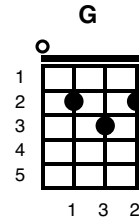

I'll Be Back

The Beatles

Key of A
124 BPM

Intro:

> A A^m

a	-----0-----	-----	-----0-----
e	-----0-----	-----	-----0-----
c	-----1-----	-----	-----0-----
g	-----2-----	-----	-----2-----

(riff 1)

A^m C G F
You know, if you break my heart I'll go

E⁷ A (riff 1)
But I'll be back again

A^m C G F
Cause I, told you once before goodbye

E⁷ A (riff 1)
But I came back again

F#^m B^m
I love you so, I'm the one who wants you,

E⁷
yes I'm the one who wants you

F#m
that if I ran away from you

B7 Bm E7
That you would want me too, but I got a big surprise

D E D E
Oh oh Oh ho

A^m C G F
Oh you, could find better things to do

E⁷ A (riff 1)
Than to break my heart again

A^m C G F
This time, I will try to show that I

E⁷ A (riff 1)
Am not trying to pretend

F#m
I want to go, oh

B^m
But I hate to leave you

E⁷
You know I hate to leave you

D E D E
Oh oh Oh oh

A^m C G F
You, if you break my heart I'll go