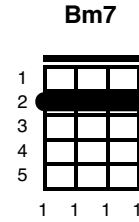

I'll Be Back

The Beatles

Key of A
124 BPM

Intro:

> A A^m

a	-----0-----	-----	-----0-----
e	-----0-----	-----	-----0-----
c	-----1-----	-----	-----0-----
g	-----2-----	-----	-----2-----

(riff 1)

A^m C G F
You know, if you break my heart I'll go

E⁷ A (riff 1)
But I'll be back again

A^m C G F
Cause I, told you once before goodbye

E⁷ A (riff 1)
But I came back again

F#^m B^m
I love you so, I'm the one who wants you,

E⁷
yes I'm the one who wants you

F#m
that if I ran away from you

B7 Bm E7
That you would want me too, but I got a big surprise

D E D E
Oh oh Oh ho

A^m C G F
Oh you, could find better things to do

E⁷ A (riff 1)
Than to break my heart again

A^m C G F
This time, I will try to show that I

E⁷ A (riff 1)
Am not trying to pretend

F#m
I want to go, oh

B^m
But I hate to leave you

E⁷
You know I hate to leave you

D E D E
Oh oh Oh oh

A^m C G F
You, if you break my heart I'll go