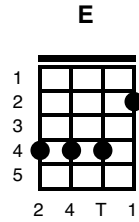

I'll Be Back

The Beatles

Key of A
124 BPM

Intro:

> A A^m

a	-----0-----	-----	-----0-----
e	-----0-----	-----	-----0-----
c	-----1-----	-----	-----0-----
g	-----2-----	-----	-----2-----

(riff 1)

A^m C G F
You know, if you break my heart I'll go

E⁷ A (riff 1)
But I'll be back again

A^m C G F
Cause I, told you once before goodbye

E⁷ A (riff 1)
But I came back again

F#^m B^m
I love you so, I'm the one who wants you,

E⁷
yes I'm the one who wants you

F#m
that if I ran away from you

B7 Bm E7
That you would want me too, but I got a big surprise

D E D E
Oh oh Oh ho

A^m C G F
Oh you, could find better things to do

E⁷ A (riff 1)
Than to break my heart again

A^m C G F
This time, I will try to show that I

E⁷ A (riff 1)
Am not trying to pretend

F#m
I want to go, oh

B^m
But I hate to leave you

E⁷
You know I hate to leave you

D E D E
Oh oh Oh oh

A^m C G F
You, if you break my heart I'll go