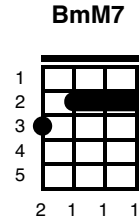

I'll Be Back

The Beatles

Key of A
124 BPM

Intro:

> A A^m

a	-----0-----	-----	-----0-----
e	-----0-----	-----	-----0-----
c	-----1-----	-----	-----0-----
g	-----2-----	-----	-----2-----

(riff 1)

A^m C G F
You know, if you break my heart I'll go

E⁷ A (riff 1)
But I'll be back again

A^m C G F
Cause I, told you once before goodbye

E⁷ A (riff 1)
But I came back again

F#^m B^m
I love you so, I'm the one who wants you,

E⁷
yes I'm the one who wants you

F#m
that if I ran away from you

B7 Bm E7
That you would want me too, but I got a big surprise

D E D E
Oh oh Oh ho

A^m C G F
Oh you, could find better things to do

E⁷ A (riff 1)
Than to break my heart again

A^m C G F
This time, I will try to show that I

E⁷ A (riff 1)
Am not trying to pretend

F#m
I want to go, oh

B^m
But I hate to leave you

E⁷
You know I hate to leave you

D E D E
Oh oh Oh oh

A^m C G F
You, if you break my heart I'll go