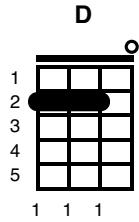

I'll Be Back

The Beatles

Key of A
124 BPM

Intro:

> A A^m

a	-----0-----	-----	-----0-----
e	-----0-----	-----	-----0-----
c	-----1-----	-----	-----0-----
g	-----2-----	-----	-----2-----

(riff 1)

A^m C G F
You know, if you break my heart I'll go

E⁷ A (riff 1)
But I'll be back again

A^m C G F
Cause I, told you once before goodbye

E⁷ A (riff 1)
But I came back again

F#^m B^m
I love you so, I'm the one who wants you,

E⁷
yes I'm the one who wants you

F#m
that if I ran away from you

B7 Bm E7
That you would want me too, but I got a big surprise

D E D E
Oh oh Oh ho

A^m C G F
Oh you, could find better things to do

E⁷ A (riff 1)
Than to break my heart again

A^m C G F
This time, I will try to show that I

E⁷ A (riff 1)
Am not trying to pretend

F#m
I want to go, oh

B^m
But I hate to leave you

E⁷
You know I hate to leave you

D E D E
Oh oh Oh oh

A^m C G F
You, if you break my heart I'll go