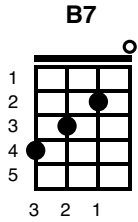

Things We Said Today

The Beatles

Key of Am

137 BPM

Am↓↑↓ Am↓↑↓
\\ \\ \\ \\

Am Em7 Am Em7 Am Em7 Am Em7

You say you will love me, if I have to go.

Am Em7 Am Em7 Am Em7 Am

A D B⁷ E⁷ A
Me I'm just the lucky kind, love to hear you say that love is love,
D B⁷ B^b
And though we may be blind, love is here to stay and that's e--

A^m Em⁷ A^m Em⁷ A^m Em⁷ A^m Em⁷
'nough to make you mine girl, be the only one.