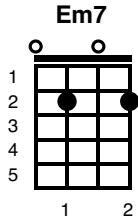

Things We Said Today

The Beatles

Key of Am

137 BPM

Am↓↑↓ Am↓↑↓
\\ \\ \\ \\

Am Em7 Am Em7 Am Em7 Am Em7

You say you will love me, if I have to go.

Am Em7 Am Em7 Am Em7 Am

A D B⁷ E⁷ A
Me I'm just the lucky kind, love to hear you say that love is love,
D B⁷ B^b
And though we may be blind, love is here to stay and that's e--

A^m Em⁷ A^m Em⁷ A^m Em⁷ A^m Em⁷
'nough to make you mine girl, be the only one.