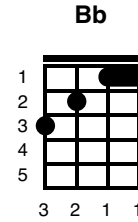

Things We Said Today

The Beatles

Key of Am

137 BPM

Am↓↑↓ Am↓↑↓
\\ \\ \\ \\

Am Em7 Am Em7 Am Em7 Am Em7

You say you will love me, if I have to go.

Am Em7 Am Em7 Am Em7 Am