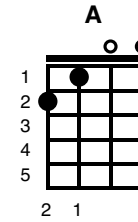

Things We Said Today

The Beatles

Key of Am

137 BPM

Am↓↑↓ Am↓↑↓
\\ \\ \\ \\

Am Em7 Am Em7 Am Em7 Am Em7

You say you will love me, if I have to go.

Am Em7 Am Em7 Am Em7 Am