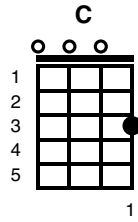

Things We Said Today

The Beatles

Key of Am

137 BPM

Am↓↑↓ Am↓↑↓
\\ \\ \\ \\

Am Em7 Am Em7 Am Em7 Am Em7

You say you will love me, if I have to go.

Am Em7 Am Em7 Am Em7 Am

You'll be thinking of me, somehow I will know.

C C7 F Bb

Someday when I'm lonely, wishing you weren't so far away.

Am Em7 Am Em7 Am Em7 Am↓↑↓

Then I will re-mem-ber, things we said today.

Am↓↑↓
\\ \\ \\

Am Em7 Am Em7 Am Em7 Am Em7