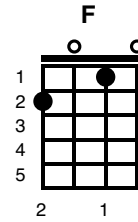

Things We Said Today

The Beatles

Key of Am

137 BPM

Am↓↑↓ Am↓↑↓
\\ \\ \\ \\

Am Em7 Am Em7 Am Em7 Am Em7

You say you will love me, if I have to go.

Am Em7 Am Em7 Am Em7 Am