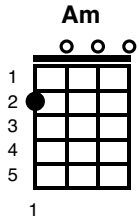

Things We Said Today

The Beatles

Key of Am

137 BPM

Am↓↑↓ Am↓↑↓
\\ \\ \\ \\

Am Em7 Am Em7 Am Em7 Am Em7

You say you will love me, if I have to go.

Am Em7 Am Em7 Am Em7 Am

A D B⁷ E⁷ A
Me I'm just the lucky kind, love to hear you say that love is love,
D B⁷ B^b
And though we may be blind, love is here to stay and that's e--

A^m Em⁷ A^m Em⁷ A^m Em⁷ A^m Em⁷
'nough to make you mine girl, be the only one.

A^m Em⁷ A^m Em⁷ A^m Em⁷ A^m
Love me all the time girl, we'll go on and on.

C C⁷ F B^b
Someday when we're dreaming, deep in love, not a lot to say.

A^m Em⁷ A^m Em⁷ A^m Em⁷ A^m ↓↑↓
Then we will re-mem-ber, things we said today.