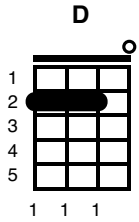

Things We Said Today

The Beatles

Key of Am

137 BPM

Am↓↑↓ Am↓↑↓
\\ \\ \\ \\

Am Em7 Am Em7 Am Em7 Am Em7

You say you will love me, if I have to go.

Am Em7 Am Em7 Am Em7 Am