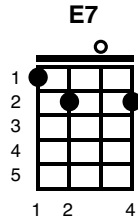

Things We Said Today

The Beatles

Key of Am

137 BPM

Am↓↑↓ Am↓↑↓
\\ \\ \\ \\

Am Em7 Am Em7 Am Em7 Am Em7

You say you will love me, if I have to go.

Am Em7 Am Em7 Am Em7 Am