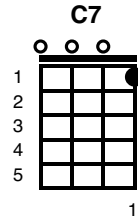

Things We Said Today

The Beatles

Key of Am

137 BPM

Am↓↑↓ Am↓↑↓
\\ \\ \\ \\

Am Em7 Am Em7 Am Em7 Am Em7

You say you will love me, if I have to go.

Am Em7 Am Em7 Am Em7 Am