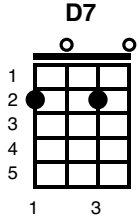

# Ticket To Ride

The Beatles

Key of A  
124 BPM

A Asus4 A Asus4 A Asus4 A Asus4  
\\ \\ \\ \\ \\ \\ \\ \\

A Asus4 A Asus4 A Asus4 A Asus4  
I think I'm gonna be sad, I think it's today, yeah  
A Asus4 A Asus4 Bm E7  
The girl that's driving me mad is going away

F#m D F#m Gmaj7 ↓↓↓  
She's got a ticket to ride, she's got a ticket to ride  
F#m E7 A Asus4 A Asus4  
She's got a ticket to ride, and she don't care.

A Asus4 A Asus4 A Asus4 A Asus4  
She said that living with me is bringing her down, yeah  
A Asus4 A Asus4 Bm E7  
For she would never be free when I was around

F#m D F#m Gmaj7 ↓↓↓  
She's got a ticket to ride, she's got a ticket to ride  
F#m E7 A Asus4 A Asus4  
She's got a ticket to ride, and she don't care.

D7  
I don't know why she's riding so high  
E7  
She ought to think twice she ought to do right by me  
D7  
Before she gets to saying goodbye  
E7↓  
She ought to think twice she ought to do right by me

## Ukulele Riff:

a|-----5---9-7-5-7-|