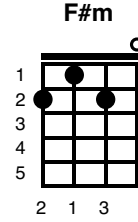

# Ticket To Ride

The Beatles

Key of A  
124 BPM

A Asus4 A Asus4 A Asus4 A Asus4  
\\ \\ \\ \\ \\ \\ \\ \\

A Asus4 A Asus4 A Asus4 A Asus4  
I think I'm gonna be sad, I think it's today, yeah  
A Asus4 A Asus4 Bm E7  
The girl that's driving me mad is going away

F#m D F#m Gmaj7 ↓↓↓  
She's got a ticket to ride, she's got a ticket to ride  
F#m E7 A Asus4 A Asus4  
She's got a ticket to ride, and she don't care.

A Asus4 A Asus4 A Asus4 A Asus4  
She said that living with me is bringing her down, yeah  
A Asus4 A Asus4 Bm E7  
For she would never be free when I was around

F#m D F#m Gmaj7 ↓↓↓  
She's got a ticket to ride, she's got a ticket to ride  
F#m E7 A Asus4 A Asus4  
She's got a ticket to ride, and she don't care.

D7  
I don't know why she's riding so high  
E7  
She ought to think twice she ought to do right by me  
D7  
Before she gets to saying goodbye  
E7↓  
She ought to think twice she ought to do right by me

## Ukulele Riff:

a|-----5---9-7-5-7-|