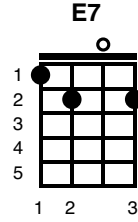

# Ticket To Ride

The Beatles

Key of A  
124 BPM

A Asus4 A Asus4 A Asus4 A Asus4  
\\ \\ \\ \\ \\ \\ \\ \\

A Asus4 A Asus4 A Asus4 A Asus4  
I think I'm gonna be sad, I think it's today, yeah  
A Asus4 A Asus4 Bm E7  
The girl that's driving me mad is going away

F#m D F#m Gmaj7 ↓↓↓  
She's got a ticket to ride, she's got a ticket to ride  
F#m E7 A Asus4 A Asus4  
She's got a ticket to ride, and she don't care.

A Asus4 A Asus4 A Asus4 A Asus4  
She said that living with me is bringing her down, yeah  
A Asus4 A Asus4 Bm E7  
For she would never be free when I was around

F#m D F#m Gmaj7 ↓↓↓  
She's got a ticket to ride, she's got a ticket to ride  
F#m E7 A Asus4 A Asus4  
She's got a ticket to ride, and she don't care.

D7  
I don't know why she's riding so high  
E7  
She ought to think twice she ought to do right by me  
D7  
Before she gets to saying goodbye  
E7↓  
She ought to think twice she ought to do right by me

## Ukulele Riff:

a|-----5---9-7-5-7-|