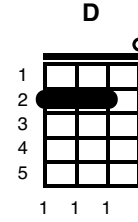

# Ticket To Ride

The Beatles

Key of A  
124 BPM

A Asus4 A Asus4 A Asus4 A Asus4  
\\ \\ \\ \\ \\ \\ \\ \\

A Asus4 A Asus4 A Asus4 A Asus4  
I think I'm gonna be sad, I think it's today, yeah  
A Asus4 A Asus4 Bm E7  
The girl that's driving me mad is going away

F#m D F#m Gmaj7 ↓↓↓  
She's got a ticket to ride, she's got a ticket to ride  
F#m E7 A Asus4 A Asus4  
She's got a ticket to ride, and she don't care.

A Asus4 A Asus4 A Asus4 A Asus4  
She said that living with me is bringing her down, yeah  
A Asus4 A Asus4 Bm E7  
For she would never be free when I was around

F#m D F#m Gmaj7 ↓↓↓  
She's got a ticket to ride, she's got a ticket to ride  
F#m E7 A Asus4 A Asus4  
She's got a ticket to ride, and she don't care.

D7  
I don't know why she's riding so high  
E7  
She ought to think twice she ought to do right by me  
D7  
Before she gets to saying goodbye  
E7↓  
She ought to think twice she ought to do right by me

## Ukulele Riff:

a|-----5---9-7-5-7-|