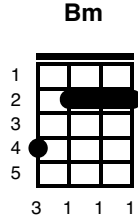

# Ticket To Ride

The Beatles

Key of A  
124 BPM

A Asus4 A Asus4 A Asus4 A Asus4  
\\ \\ \\ \\ \\ \\ \\ \\

A Asus4 A Asus4 A Asus4 A Asus4  
I think I'm gonna be sad, I think it's today, yeah  
A Asus4 A Asus4 Bm E7  
The girl that's driving me mad is going away

F#m D F#m Gmaj7 ↓↓↓  
She's got a ticket to ride, she's got a ticket to ride  
F#m E7 A Asus4 A Asus4  
She's got a ticket to ride, and she don't care.

A Asus4 A Asus4 A Asus4 A Asus4  
She said that living with me is bringing her down, yeah  
A Asus4 A Asus4 Bm E7  
For she would never be free when I was around

F#m D F#m Gmaj7 ↓↓↓  
She's got a ticket to ride, she's got a ticket to ride  
F#m E7 A Asus4 A Asus4  
She's got a ticket to ride, and she don't care.

D7  
I don't know why she's riding so high  
E7  
She ought to think twice she ought to do right by me  
D7  
Before she gets to saying goodbye  
E7↓  
She ought to think twice she ought to do right by me

## Ukulele Riff:

a|-----5---9-7-5-7-|