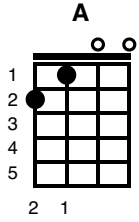

# Ticket To Ride

The Beatles

Key of A  
124 BPM

A Asus4 A Asus4 A Asus4 A Asus4  
\\ \\ \\ \\ \\ \\ \\ \\

A Asus4 A Asus4 A Asus4 A Asus4  
I think I'm gonna be sad, I think it's today, yeah  
A Asus4 A Asus4 Bm E7  
The girl that's driving me mad is going away

F#m D F#m Gmaj7 ↓↓↓  
She's got a ticket to ride, she's got a ticket to ride  
F#m E7 A Asus4 A Asus4  
She's got a ticket to ride, and she don't care.

A Asus4 A Asus4 A Asus4 A Asus4  
She said that living with me is bringing her down, yeah  
A Asus4 A Asus4 Bm E7  
For she would never be free when I was around

F#m D F#m Gmaj7 ↓↓↓  
She's got a ticket to ride, she's got a ticket to ride  
F#m E7 A Asus4 A Asus4  
She's got a ticket to ride, and she don't care.

D7  
I don't know why she's riding so high  
E7  
She ought to think twice she ought to do right by me  
D7  
Before she gets to saying goodbye  
E7↓  
She ought to think twice she ought to do right by me

## Ukulele Riff:

a|-----5---9-7-5-7-|