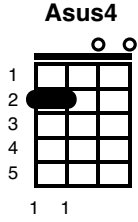

# Ticket To Ride

The Beatles

Key of A  
124 BPM

A Asus4 A Asus4 A Asus4 A Asus4  
\\ \\ \\ \\ \\ \\ \\ \\

A Asus4 A Asus4 A Asus4 A Asus4  
I think I'm gonna be sad, I think it's today, yeah  
A Asus4 A Asus4 Bm E7  
The girl that's driving me mad is going away

F#m D F#m Gmaj7 ↓↓↓  
She's got a ticket to ride, she's got a ticket to ride  
F#m E7 A Asus4 A Asus4  
She's got a ticket to ride, and she don't care.

A Asus4 A Asus4 A Asus4 A Asus4  
She said that living with me is bringing her down, yeah  
A Asus4 A Asus4 Bm E7  
For she would never be free when I was around

F#m D F#m Gmaj7 ↓↓↓  
She's got a ticket to ride, she's got a ticket to ride  
F#m E7 A Asus4 A Asus4  
She's got a ticket to ride, and she don't care.

D7  
I don't know why she's riding so high  
E7  
She ought to think twice she ought to do right by me  
D7  
Before she gets to saying goodbye  
E7↓  
She ought to think twice she ought to do right by me

## Ukulele Riff:

a|-----5---9-7-5-7-|