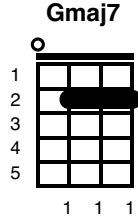

# Ticket To Ride

The Beatles

Key of A  
124 BPM

A Asus4 A Asus4 A Asus4 A Asus4  
\\ \\ \\ \\ \\ \\ \\ \\

A Asus4 A Asus4 A Asus4 A Asus4  
I think I'm gonna be sad, I think it's today, yeah  
A Asus4 A Asus4 Bm E7  
The girl that's driving me mad is going away

F#m D F#m Gmaj7 ↓↓↓  
She's got a ticket to ride, she's got a ticket to ride  
F#m E7 A Asus4 A Asus4  
She's got a ticket to ride, and she don't care.

A Asus4 A Asus4 A Asus4 A Asus4  
She said that living with me is bringing her down, yeah  
A Asus4 A Asus4 Bm E7  
For she would never be free when I was around

F#m D F#m Gmaj7 ↓↓↓  
She's got a ticket to ride, she's got a ticket to ride  
F#m E7 A Asus4 A Asus4  
She's got a ticket to ride, and she don't care.

D7  
I don't know why she's riding so high  
E7  
She ought to think twice she ought to do right by me  
D7  
Before she gets to saying goodbye  
E7↓  
She ought to think twice she ought to do right by me

## Ukulele Riff:

a|-----5---9-7-5-7-|