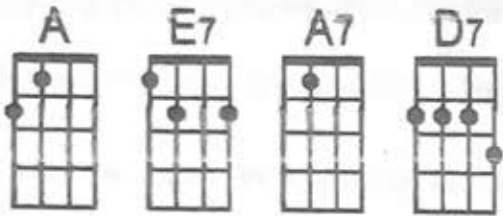

Rock Around the Clock

by Max Freedman and James Myers (1952)

D DU U DU (STRUM)

D D D D U U U DU DU (INSTRUMENTAL)
STRUM

AI *STRUM ONLY* One, two, three o'clock, four o'clock rock, All AI ² five, six, seven o'clock, eight o'clock rock All
AI Nine, ten eleven o'clock, E7 E7 E7 twelve o'clock rock. We're gonna rock a-round the clock to-night.

E7 A Put your glad rags on and join me, hon, We'll have some fun when the clock strikes one. A7
D7 A We're gonna rock a-round the clock to-night. We're gonna rock, rock, rock, 'til the broad day-light.
E7 D7 A We're gonna rock, gonna rock, a-round the clock to-night

A When the clock strikes two, three and four, If the band slows down, we'll yell for more. A7
D7 A We're gonna rock a-round the clock to-night, We're gonna rock, rock, rock, 'til the broad day-light.
E7 D7 A We're gonna rock, gonna rock, a-round the clock to-night