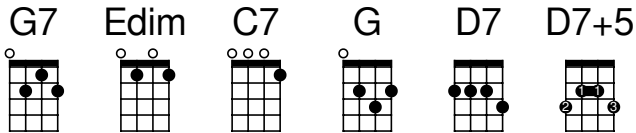

Deep River Blues

Doc Watson

Chorus

G7 Edim
Let it rain, let it pour,
G7 C7
Let it rain a whole lot more,
G D7 D7+5 D7
'Cause I got them deep river blues.
G7 Edim
Let the rain drive right on,
G7 C7
Let the waves sweep along,
G D7 G
'Cause I got them deep river blues.

Verse 1

G7 Edim
My old gal's a good old pal,
G7 C7
She looks just a water fowl,
G D7 D7+5 D7
When I get them deep river blues.
G7 Edim
Ain't no one to cry for me,
G7 C7
the fishes 'll have a grand ol' spree
G D7 G
When I get them deep river blues.

Chorus

Verse 2

G7 Edim
Give me back my old boat,
G7 C7
I'm gonna sail if she'll float,
G D7 D7+5 D7
'Cause I got them deep river blues,
G7 Edim
I'm goin' back to Muscle Shoals,
G7 C7
Times are better there I'm told,
G D7 G
Cause I got them deep river blues.

Chorus

Verse 3 *G7* *Edim*
If my boat she sinks with me.
G7 *C7*
I'll go down, don't wait to see
G *D7* *D7+5* *D7*
'Cause I got them deep river blues,
G7 *Edim*
Now I'm gonna say goodbye,
G7 *C7*
And if I sink, just let me die,
G *D7* *G*
'Cause I got them deep river blues.