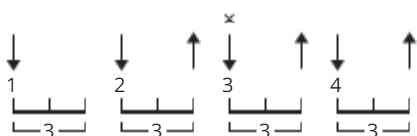

STRUMMING PATTERN

WHOLE SONG 120 bpm