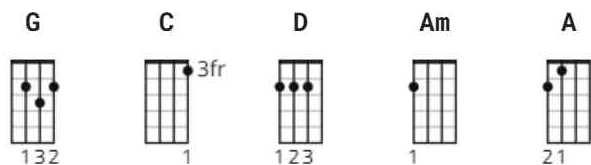

Ripple Official by Grateful Dead

Tuning: E A D G B E

Key: G

CHORDS