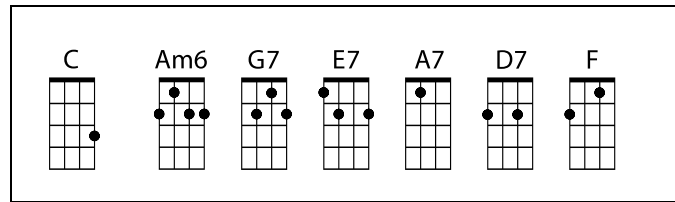

# Ain't She Sweet Ukulele

[Verse 1]

C Gdim7 G7 C Gdim7 G7  
Ain't she sweet? See her walking down the street  
C E7 A7 D7 G7 C  
Now I ask you very confidentially Ain't she sweet?

[Verse 2]

C Gdim7 G7 C Gdim7 G7  
Ain't she nice? Look her over once or twice  
C E7 A7 D7 G7 C  
Now I ask you very confidentially Ain't she sweet?

[Chorus]

F C  
Just cast an eye In her direction  
D7 G7  
Oh me, oh my Ain't that perfection? (Doo-doo-be-doo)

[Verse 3]

C Gdim7 G7 C Gdim7 G7  
I re - peat? Don't you think she's kinda neat?  
C E7 A7 D7 G7 C  
Now I ask you very confidentially Ain't she sweet?