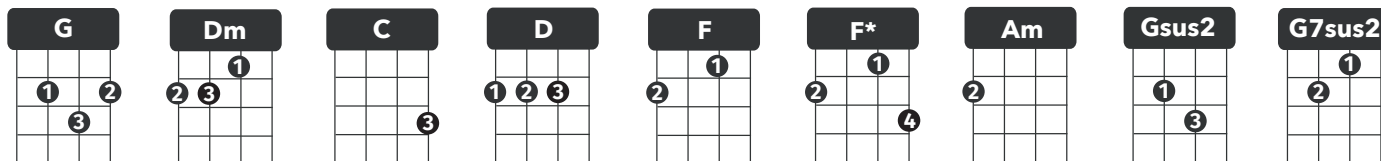

# FIRE AND RAIN

by James Taylor, 1970

[Link to Patreon Live Lesson](#) | Scan QR code to [Watch YouTube Play-Along](#)

Ukulele arrangement by Cynthia Lin, <http://cynthialin.com/ukulele>

rock strum [ D d D du ]; on double measures, optional extended rock strum { D d D dU - ud dudu }

on split measures [ D du - D du ]

{ Dd Dd - U ud dudu }

INTRO      G                      Dm                      C                      G                      (strum) G      D { F                      F\* }