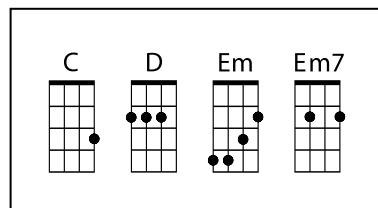

HEART OF GOLD - NEIL YOUNG

Intro -x2-: **Em7 D Em**

Intro: **Em7 D Em**

Verse 1:

Em C D G
I want to live, I want to give

Em C D G
I've been a miner for a heart of gold

Em C D G
It's these expressions I never give

Em G
That keep me searching for a heart of gold

C G
And I'm getting old

Em G
Keep me searching for a heart of gold

C G
And I'm getting old

Riff:

```
xA |-----2--0--2--|  
xE |-----3--|  
xC |--0-----2--|  
xG |-----0--|
```