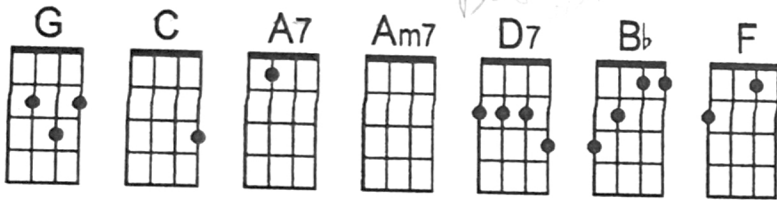

Here Comes the Sun by George Harrison

To play in the original key, capo the 2nd fret

G C D7 G C D7

A --2--0--2--2--0--0--0--0--0--2--0--2--2--0--2--0--2--0--

E --3--3--3--0--3--3--0--2--0--2--3--3--3--3--0--3--2--

C -----

G -----

G C A7

A-2-----0-----2-----

E-----3-----

Here comes the sun (doo doo doo doo), here comes the sun and I say,

G Am7 G D7

A-----0-----0-----0-----0-----

E-----3-----

Here comes the sun. here comes the sun and I say,

HAZEL

G Am7 G D7 G D7 Bb F C G... D7

A-----0-----0-----0-----0-----2-----0-----2-----

E-----3-----3-----3-----3-----3-----2-----0-----3-----0-----2-----2-----1-----1-----0-----3-----2-----

G C D7
 Little darling, it seems like years since it's been clear

G C A7
 Here comes the sun. here comes the sun and I say,

A-2-0-2-
 E-3-
 C _____
 G _____

G
 It's all right

G Am7 G D7
 A-0-0-0-0-
 E-3-3-3-3-2-0-
 C-4-2-0-2-2-
 G-
 Keep 2nd finger down the string